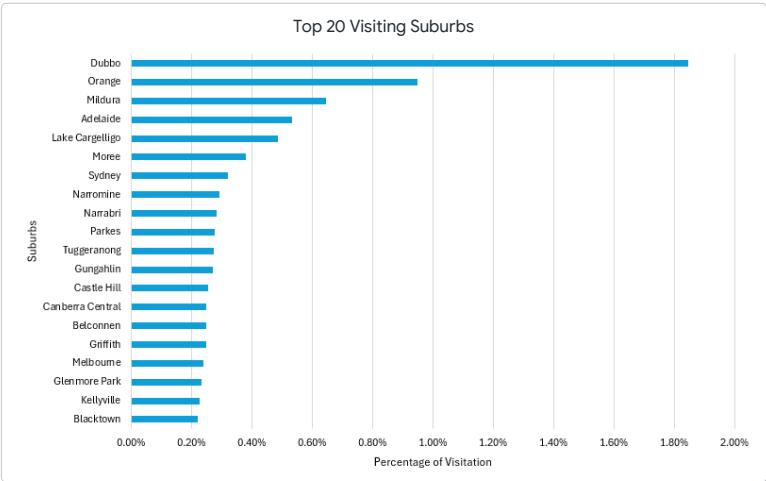

# TRAVELLERS' PULSE MOBILITY REPORT OUTBACK NSW 2024

localis™

Visitation Local Government Area (LGA) is Bogan Shire Council or Bourke Shire Council or Brewarrina Shire Council or Broken Hill City Council or Central Darling Shire Council or Cobar Shire Council or Walgett Shire Council Visit Date is in the year 2023 Home LGA (To Exclude Locals) is not Bogan Shire Council or Bourke Shire Council or Brewarrina Shire Council or Broken Hill City Council or Central Darling Shire Council or Cobar Shire Council or Walgett Shire Council Home State (To Exclude Locals) is not null

# Mobility Report

Use this report to view the top visiting source markets for your region in 2023. This data is collected from mobile phone applications and has millions of anonymous opt in devices around Australia.

Top 20 Visiting LGAs

Top 20 Visiting Suburbs

State Visitation