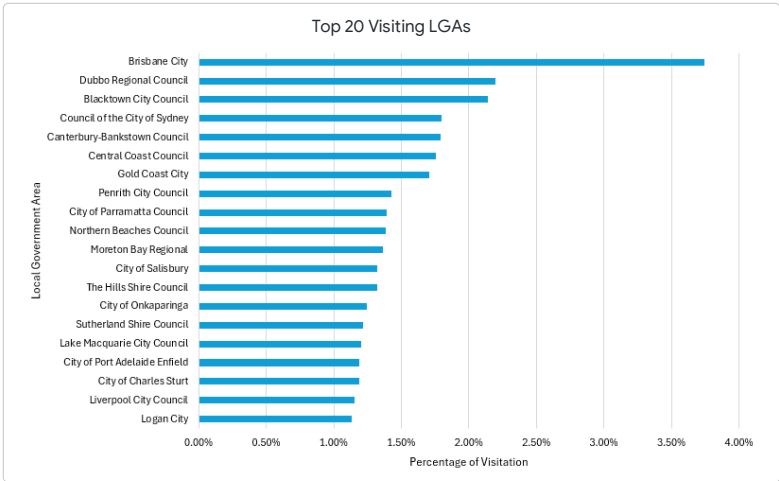

# TRAVELLERS' PULSE MOBILITY REPORT OUTBACK NSW 2024

localis™

Visitation Local Government Area (LGA) is Bogan Shire Council or Bourke Shire Council or Brewarrina Shire Council or Broken Hill City Council or Central Darling Shire Council or Cobar Shire Council or Walgett Shire Council Visit Date is in the year 2023 Home LGA (To Exclude Locals) is not Bogan Shire Council or Bourke Shire Council or Brewarrina Shire Council or Broken Hill City Council or Central Darling Shire Council or Cobar Shire Council or Walgett Shire Council Home State (To Exclude Locals) is not null

# Mobility Report

Use this report to view the top visiting source markets for your region in 2023. This data is collected from mobile phone applications and has millions of anonymous opt in devices around Australia.

Top 20 Visiting LGAs

Top 20 Visiting Suburbs

State Visitation